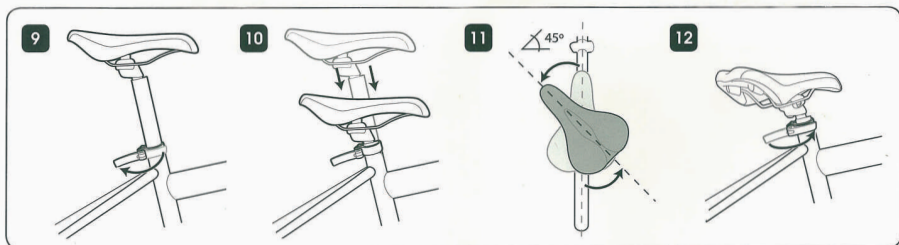

RIDE-RIDER