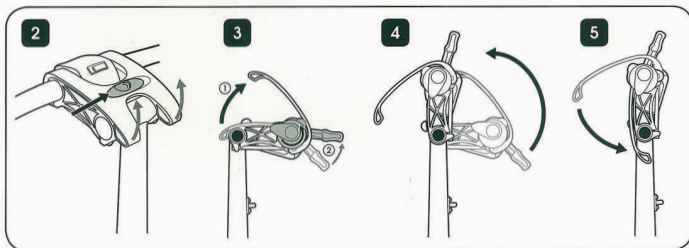

RIDE-RIDER