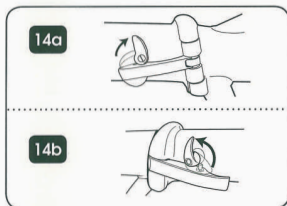

RIDE-RIDER