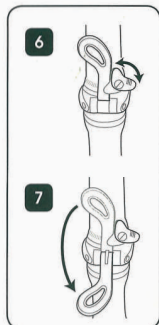

RIDE-RIDER