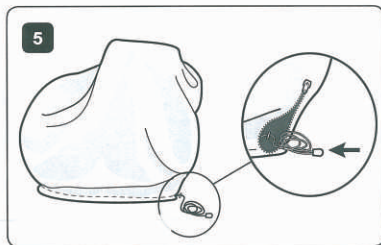

# Rental of DAHON bike

Booking of the bike rental is day in advance.

The bike will be delivered following day  
between 4pm and 6pm.

Return of rented bike is following day  
between 4pm and 6pm

Price for bike rental on friday  
is 600,-CZK (czech crowns)